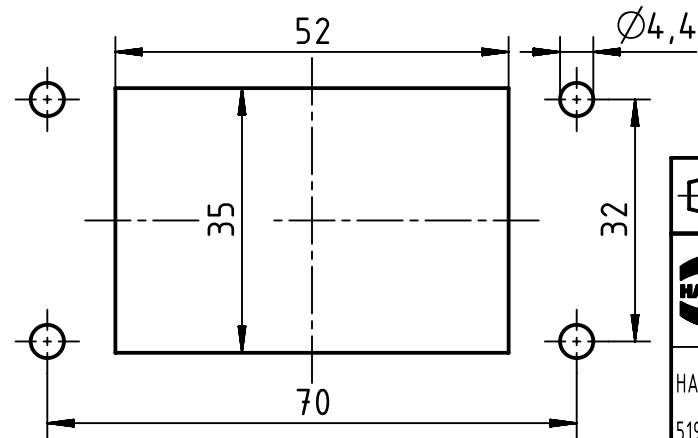

X (2:1)

Panel cut out

	All rights reserved		Created by LONGL		Inspected by WENE		Standardisation RUETERA		Date 2017-10-26		State Final Release	
	Department EL PD - CN		Title Han 6HP Direct/B-HTE-M20		Number 19 39 606 0445		Doc-Key / ECM-Nr. 100646316/UGD/003/D 500000127060		Rev. D		Page 1/1	
All Dimensions in mm Original Size DIN A4			Scale 1:1		Free size tol.		Ref.		Sub.			
HARTING (Zhuhai) Manufacturing Co., Ltd. 519085 Zhuhai, China			Type TB									