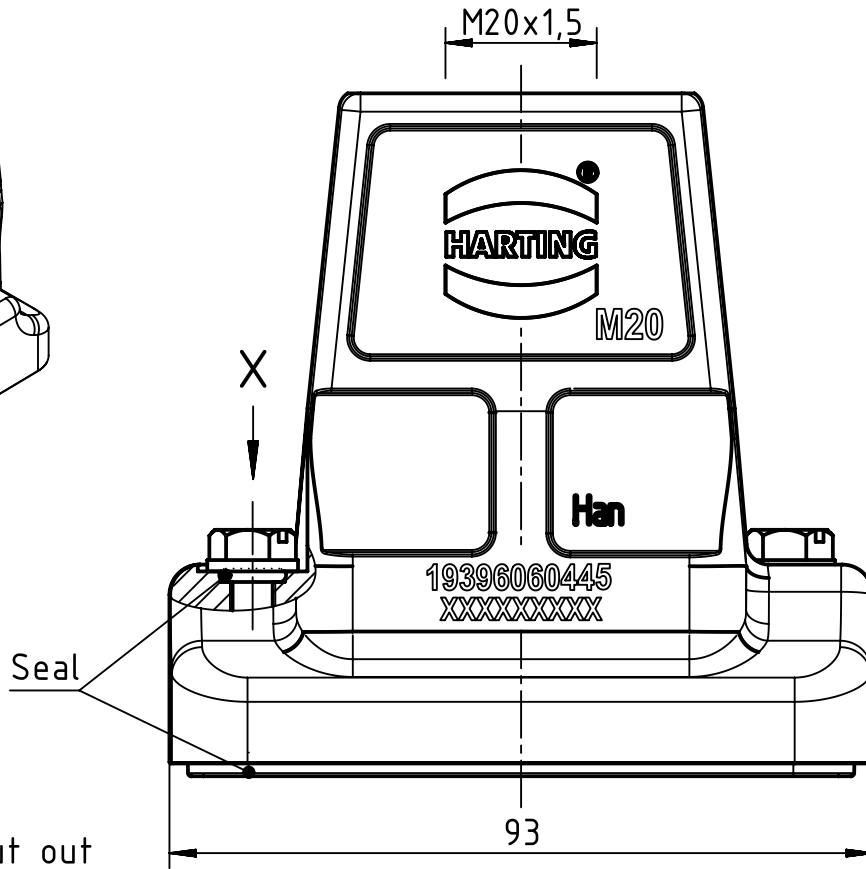

X (2:1)

Panel cut out

	All rights reserved		Created by LONGL		Inspected by WENE		Standardisation RUETERA		Date 2017-10-26		State Final Release	
	Department EL PD - CN		Title Han 6HP Direct/B-HTE-M20		Number 19 39 606 0445		Doc-Key / ECM-Nr. 100646316/UGD/003/D 500000127060		Rev. D		Page 1/1	
All Dimensions in mm Original Size DIN A4			Scale 1:1		Free size tol.		Ref.		Sub.			
HARTING (Zhuhai) Manufacturing Co., Ltd. 519085 Zhuhai, China			Type TB									