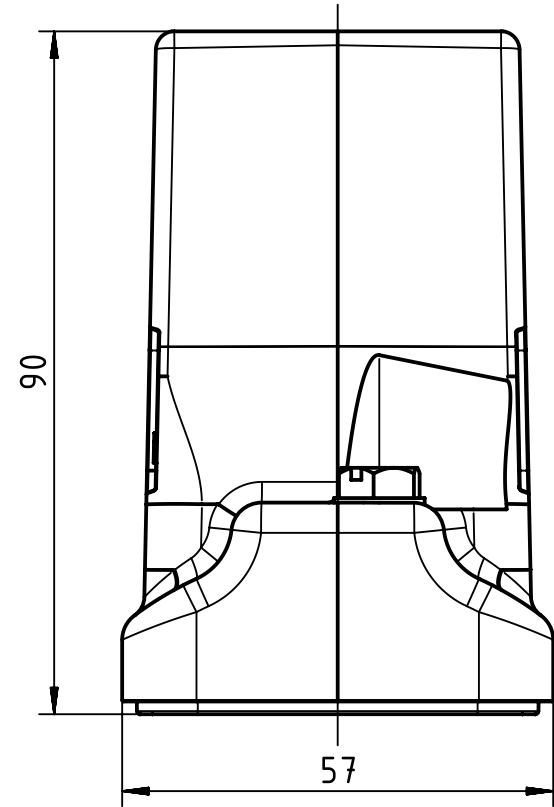

X (2:1)

Panel cut out

	All rights reserved		Created by LONGL		Inspected by WENE		Standardisation RUETERA		Date 2017-10-26		State Final Release	
	Department EL PD - CN		Title Han 6HP Direct/B-HTE-M20		Number 19 39 606 0445		Doc-Key / ECM-Nr. 100646316/UGD/003/D 500000127060		Rev. D		Page 1/1	
All Dimensions in mm Original Size DIN A4			Scale 1:1		Free size tol.		Ref.		Sub.			
HARTING (Zhuhai) Manufacturing Co., Ltd. 519085 Zhuhai, China			Type TB									